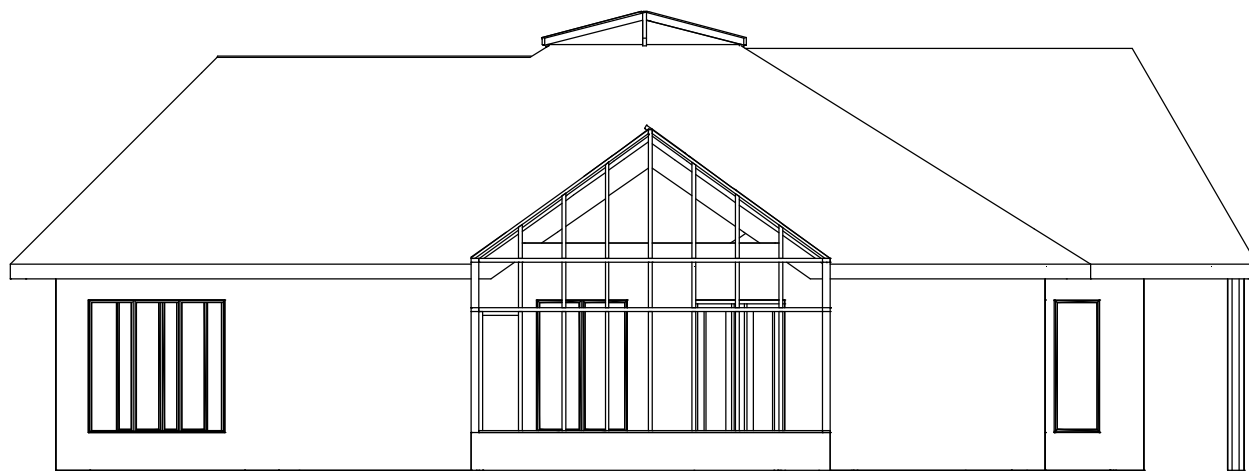

Front

Left

Right

Back

'Roselea' Smiths Loke

Bradwell, Gt. Yarmouth NR31 8DG

TITLE

Elevations

SIZE A3	DATE 28/10/09	DRAWN BY Stephen McGarry	REV 2.0
SCALE 1:100		SHEET 4 of 7	