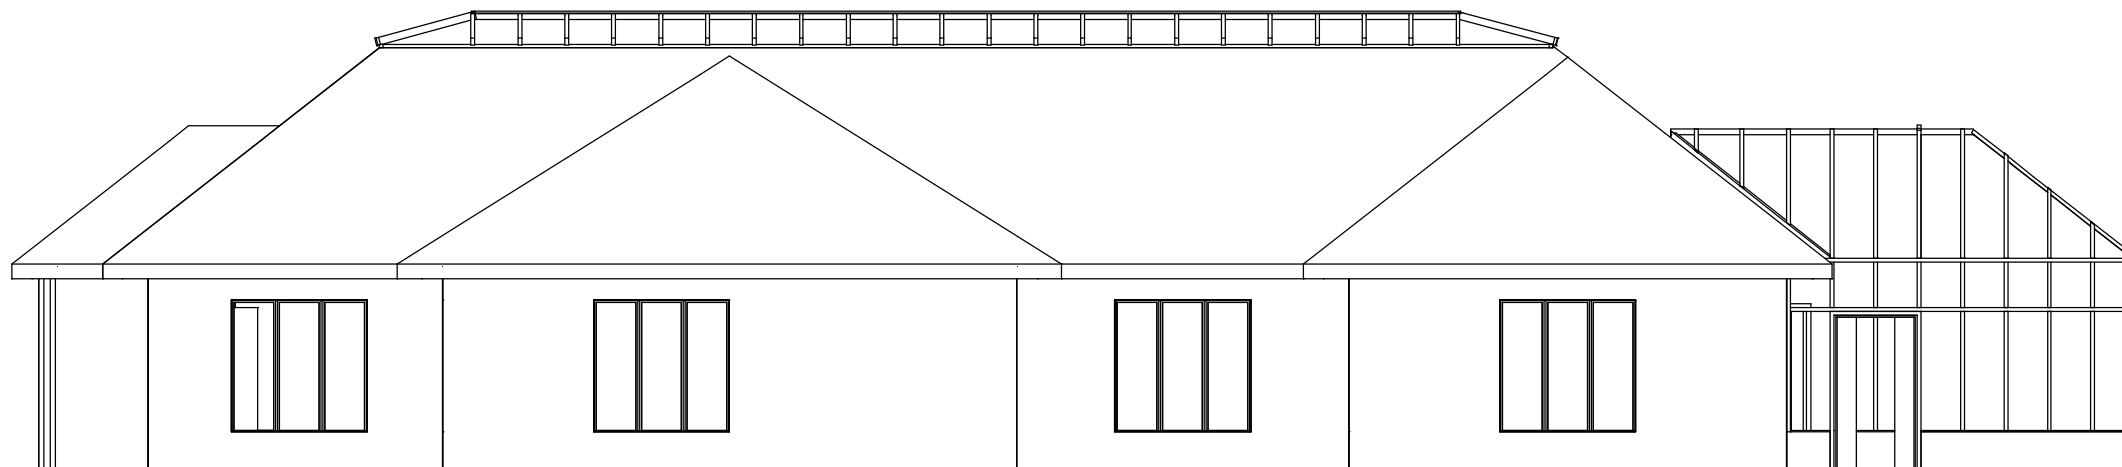

Front

Left

Right

Back

'Roselea' Smiths Loke

Bradwell, Gt. Yarmouth NR31 8DG

TITLE

Elevations

SIZE A3	DATE 28/10/09	DRAWN BY Stephen McGarry	REV 2.0
SCALE 1:100		SHEET 4 of 7	