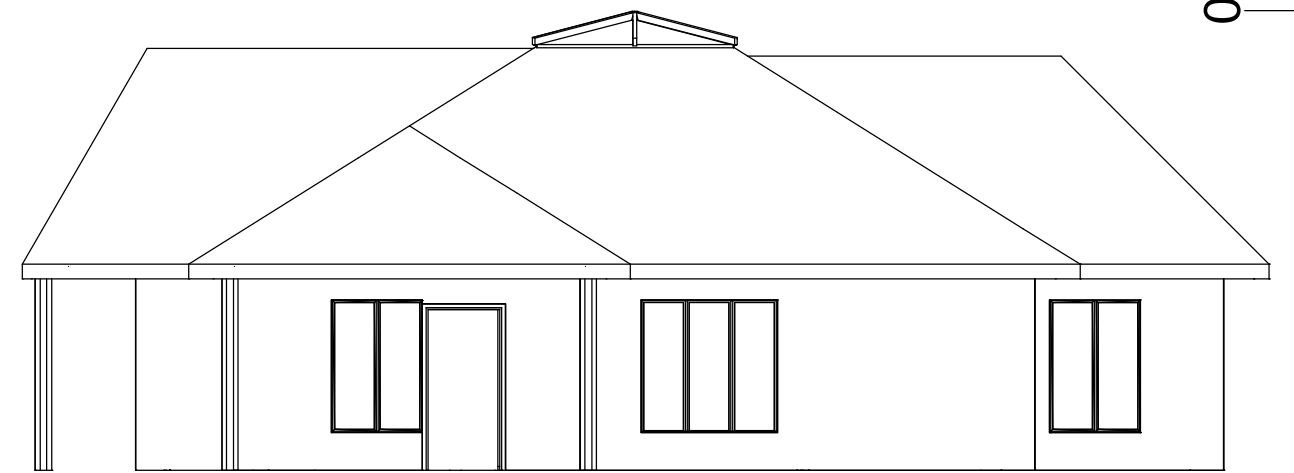

Front

Left

Right

Back

'Roselea' Smiths Loke

Bradwell, Gt. Yarmouth NR31 8DG

TITLE

Elevations

SIZE A3	DATE 28/10/09	DRAWN BY Stephen McGarry	REV 2.0
SCALE 1:100		SHEET 4 of 7	